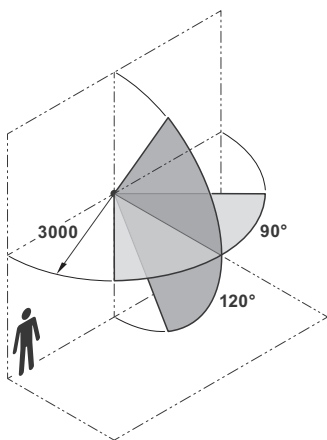

- > Version: Can be set up as a dimmer sensor switch or door sensor switch
- > Switching function: On/off gentle switching function, touchless door open = light on, door closed = light off
- > Memory function: Yes
- > Material: Plastic
- > Dim. (Ø x L): 11.8 x 44 mm
- > Power consumption: ≤0.3 W
- > Sensor range: 0–75 mm
- > Degree of protection: IP20
- > Drill hole Ø: 12 mm
- > Mounting: For drilling in or for inserting into housing

Installation reference

Coloured cover sleeve can be used for drill hole in furniture and for housing

Supplied with

- 1 Adjustable sensor switch
- 3 Cover sleeves (white, grey, black)

	Cat. No.
Adjustable sensor switch	833.89.334

Sensor range

- > Adjustable overrun time via integrated microswitch
- > Colour adjustment with supplied cover sleeves

- > Version: Adjustable overrun time
- > Switching function: Automatic on/off
- > Memory function: No
- > Material: Plastic
- > Dim. (Ø x L): 11.8 x 44 mm
- > Power consumption: ≤0.1 W
- > Sensor range: 0–3000 mm
- > Horizontal sensor angle: 90°
- > Vertical sensor bracket: 120°
- > Degree of protection: IP20
- > Drill hole Ø: 12 mm
- > Mounting: For drilling in or for inserting into housing