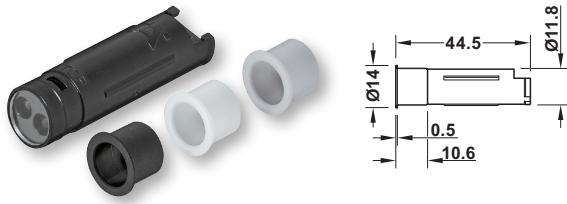

Adjustable Häfele Loox sensor switch, modular

**On/off gentle switching function, touchless
or door open = light on, door closed = light off**

- > Function as dimmer sensor switch or door sensor switch can be changed via integrated microswitch
- > Colour adjustment with supplied cover sleeves

- > Version: Can be set up as a dimmer sensor switch or door sensor switch
- > Switching function: On/off gentle switching function, touchless door open = light on, door closed = light off
- > Memory function: Yes
- > Material: Plastic
- > Dim. (Ø x L): 11.8 x 44 mm
- > Power consumption: ≤0.3 W
- > Sensor range: 0–75 mm
- > Degree of protection: IP20
- > Drill hole Ø: 12 mm
- > Mounting: For drilling in or for inserting into housing

Installation reference

Coloured cover sleeve can be used for drill hole in furniture and for housing

Supplied with

- 1 Adjustable sensor switch
- 3 Cover sleeves (white, grey, black)

	Cat. No.
Adjustable sensor switch	833.89.334

Sensor range

- > Adjustable overrun time via integrated microswitch
- > Colour adjustment with supplied cover sleeves

- > Version: Adjustable overrun time
- > Switching function: Automatic on/off
- > Memory function: No
- > Material: Plastic
- > Dim. (Ø x L): 11.8 x 44 mm
- > Power consumption: ≤0.1 W
- > Sensor range: 0–3000 mm
- > Horizontal sensor angle: 90°
- > Vertical sensor bracket: 120°
- > Degree of protection: IP20
- > Drill hole Ø: 12 mm
- > Mounting: For drilling in or for inserting into housing