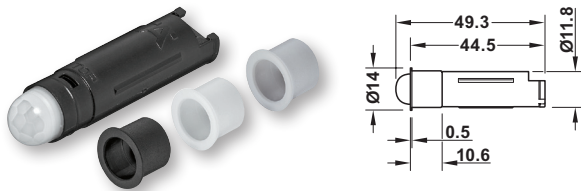

- > Version: Can be set up as a dimmer sensor switch or door sensor switch
- > Switching function: On/off gentle switching function, touchless door open = light on, door closed = light off
- > Memory function: Yes
- > Material: Plastic
- > Dim. (Ø x L): 11.8 x 44 mm
- > Power consumption: ≤0.3 W
- > Sensor range: 0–75 mm
- > Degree of protection: IP20
- > Drill hole Ø: 12 mm
- > Mounting: For drilling in or for inserting into housing

Installation reference

Coloured cover sleeve can be used for drill hole in furniture and for housing

Supplied with

- 1 Adjustable sensor switch
- 3 Cover sleeves (white, grey, black)

	Cat. No.
Adjustable sensor switch	833.89.334

Packing: 1 or 50 Pieces

Order reference

Please order lead with snap-in connector for modular switches separately. Length 2 m: Cat. No. 833.89.142

Adjustable Häfele Loox motion detector, modular

Gentle on/off switching function, automatic

Sensor range

- > Adjustable overrun time via integrated microswitch
- > Colour adjustment with supplied cover sleeves

- > Version: Adjustable overrun time
- > Switching function: Automatic on/off
- > Memory function: No
- > Material: Plastic
- > Dim. (Ø x L): 11.8 x 44 mm
- > Power consumption: ≤0.1 W
- > Sensor range: 0–3000 mm
- > Horizontal sensor angle: 90°
- > Vertical sensor bracket: 120°
- > Degree of protection: IP20
- > Drill hole Ø: 12 mm
- > Mounting: For drilling in or for inserting into housing