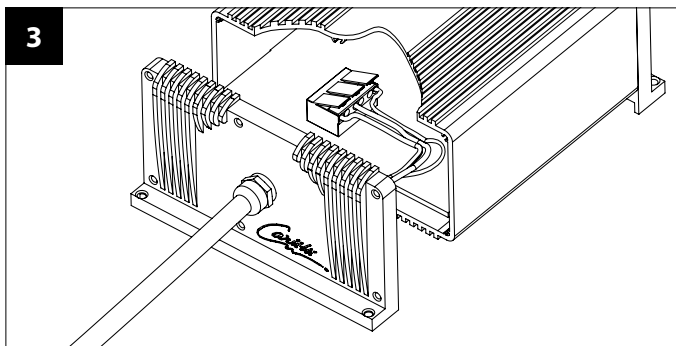

*Caritti*

Ceiling Sets

IP65 — CE EAC

This product contains a light source of energy efficiency class E.

Cariitti Oy

www.cariitti.com

Subject to change.