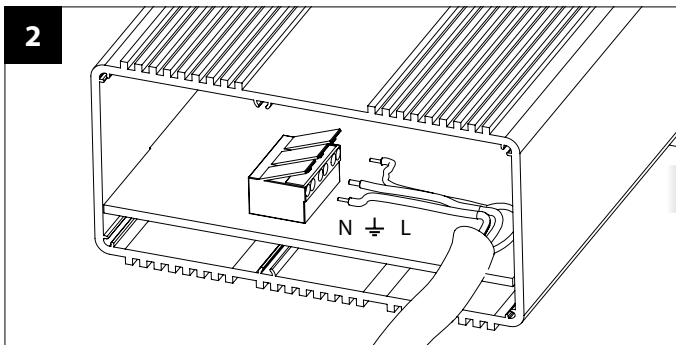

*Caritti*

Ceiling Sets

IP65 — CE EAC

This product contains a light source of energy efficiency class E.

Cariitti Oy

www.cariitti.com

Subject to change.