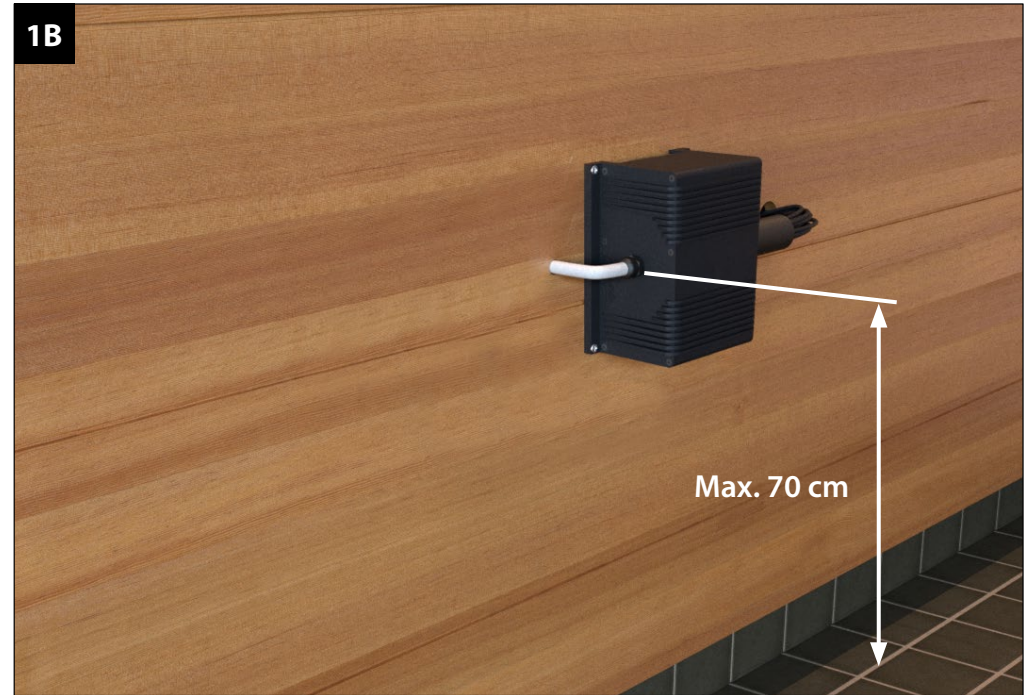

*Caritti*

Ceiling Sets

IP65 — CE EAC

This product contains a light source of energy efficiency class E.

Cariitti Oy

www.cariitti.com

Subject to change.