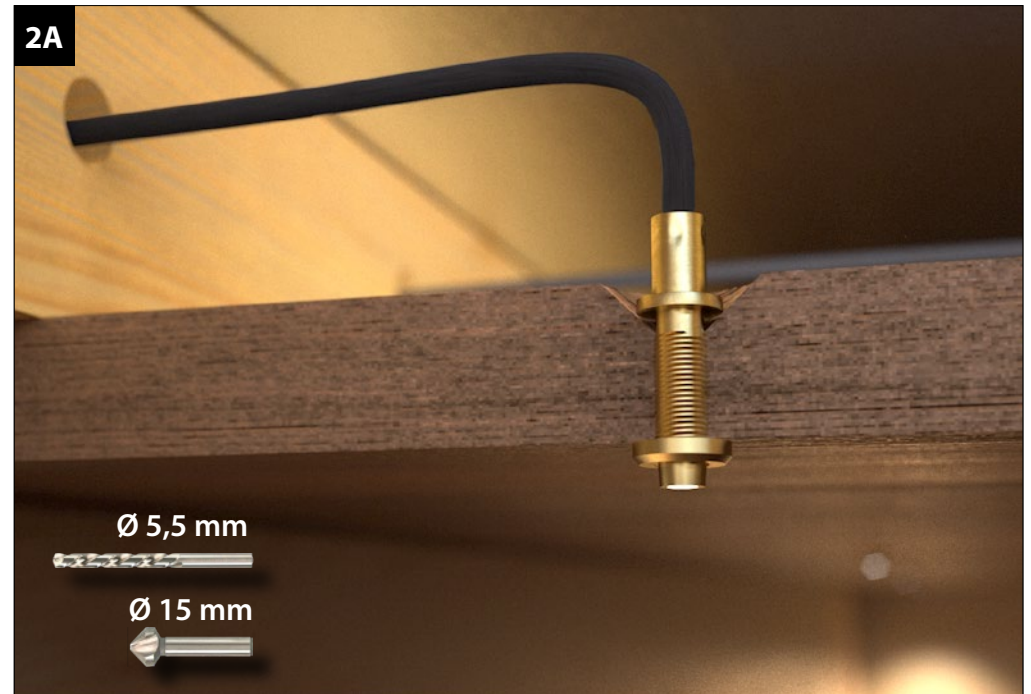

*Caritti*

Ceiling Sets

IP65 — CE EAC

This product contains a light source of energy efficiency class E.

Cariitti Oy

www.cariitti.com

Subject to change.