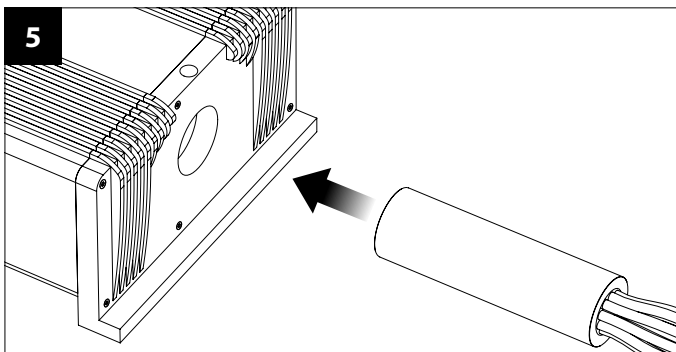

*Caritti*

Ceiling Sets

IP65 — CE EAC

This product contains a light source of energy efficiency class E.

Cariitti Oy

www.cariitti.com

Subject to change.