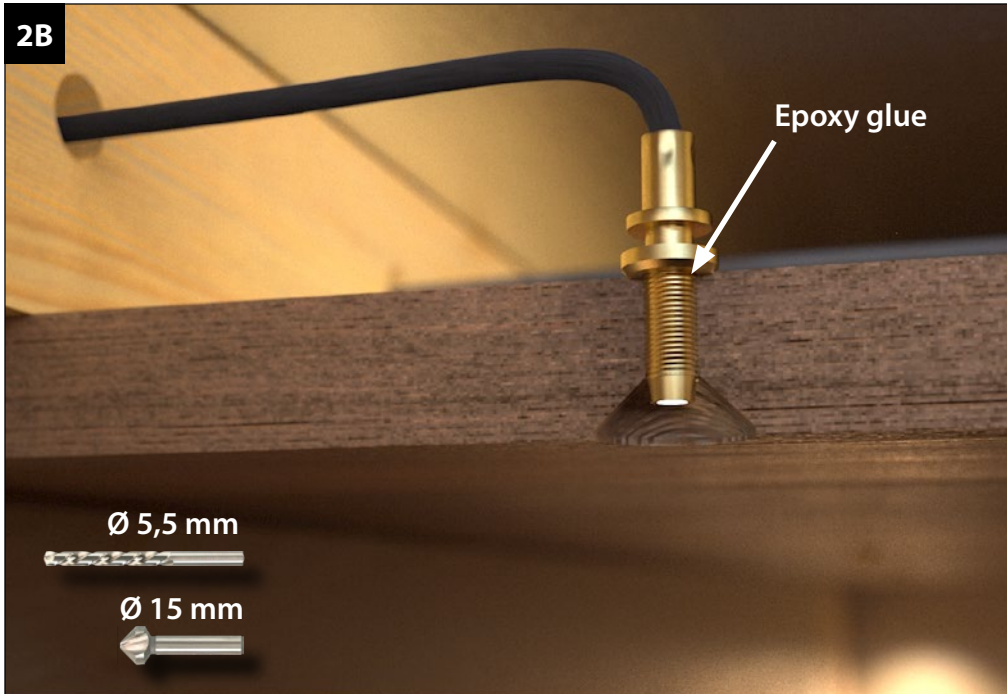

*Caritti*

Ceiling Sets

IP65 — CE EAC

This product contains a light source of energy efficiency class E.

Cariitti Oy

www.cariitti.com

Subject to change.