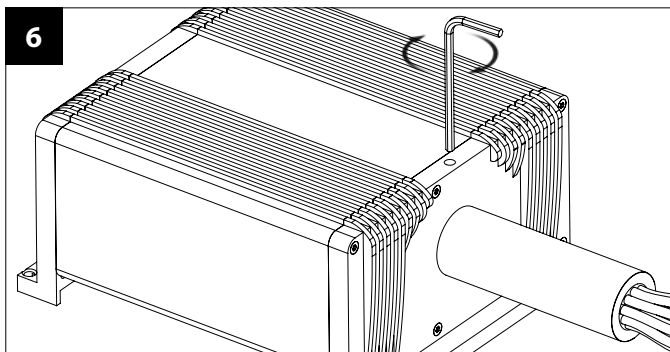

*Caritti*

Ceiling Sets

IP65 — CE EAC

This product contains a light source of energy efficiency class E.

Cariitti Oy

www.cariitti.com

Subject to change.